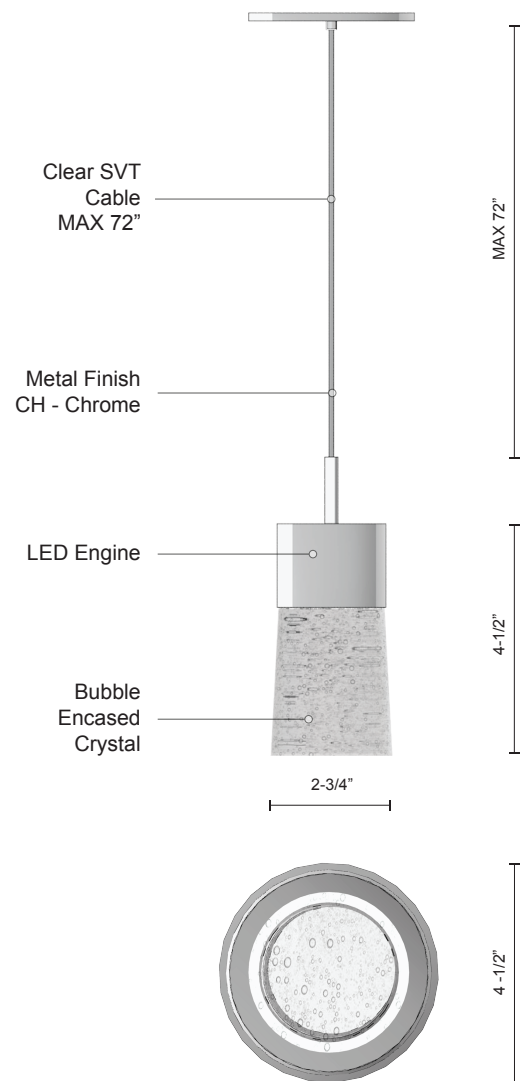

401161CH-LED

SPECIFICATION SHEET

Sophisticated LED technology meets elegant indoor pendant fixture

- Clear encased bubble crystals
- Custom arrangements available (canopies sold separately)
- Chrome details
- Dimmable with ELV dimmer (Not included)
- 120V

Color Temp 3000K
CRI (Ra) >80
Dimming 100% - 10%
Rated Life 50,000 hours

Voltage	Watt	LED Lumens	Delivered Lumens	Finish(es)
120V	7W	600	320	CH - Chrome

PROJECT

DATE

TYPE

KUZCO
LIGHTING

20160314

19054 28th Avenue
Surrey, BC, Canada
V3Z 6M3

T: 604 538 7162
F: 604 538 7196
W: Kuzcolighting.com